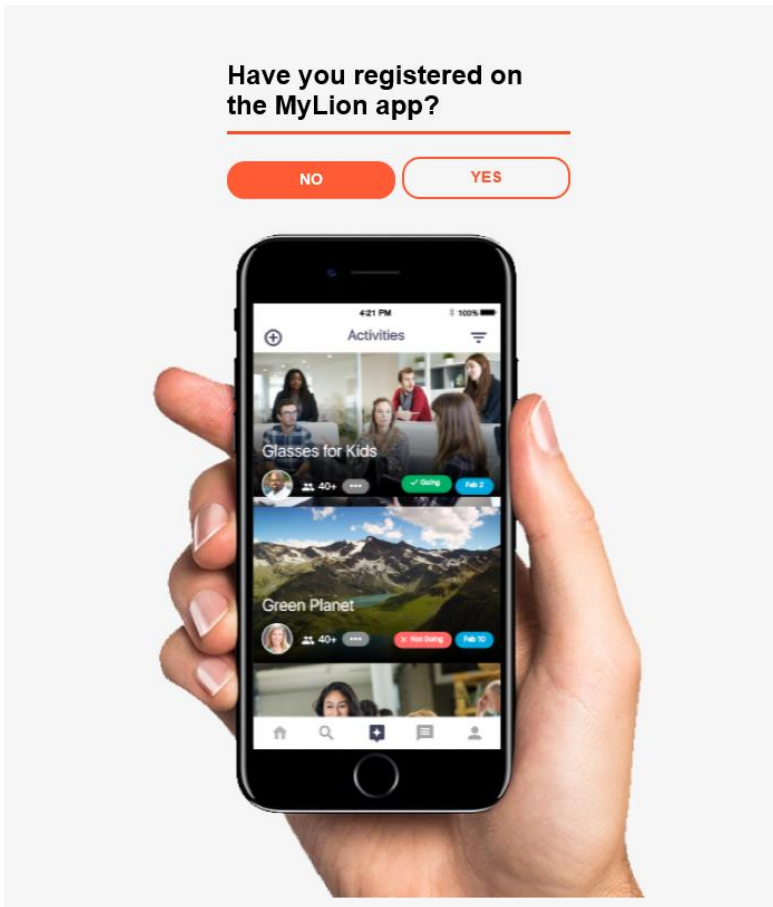

Here's the link to MyLion: <https://app.mylion.org/features/lazy/home>

First, Register, if you do not already have a login:

You will be asked if you've already registered with the MyLion App:

Enter your information here:

Create your Lion Account

Your Lion Account gives you access to all your favorite Lions Clubs International applications.

Member ID

Date of Birth

Month Day Year

Your Lion Account

Email Address Mobile Number

Password