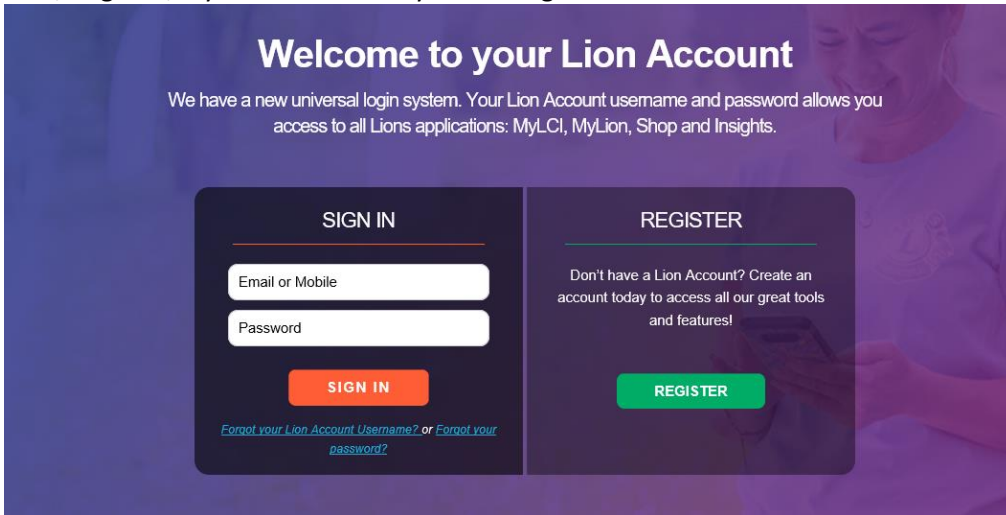

Here's the link to MyLion: <https://app.mylion.org/features/lazy/home>

First, Register, if you do not already have a login:

You will be asked if you've already registered with the MyLion App:

Enter your information here:

Create your Lion Account

Your Lion Account gives you access to all your favorite Lions Clubs International applications.

Member ID

Date of Birth

Month Day Year

Your Lion Account

Email Address Mobile Number

Password