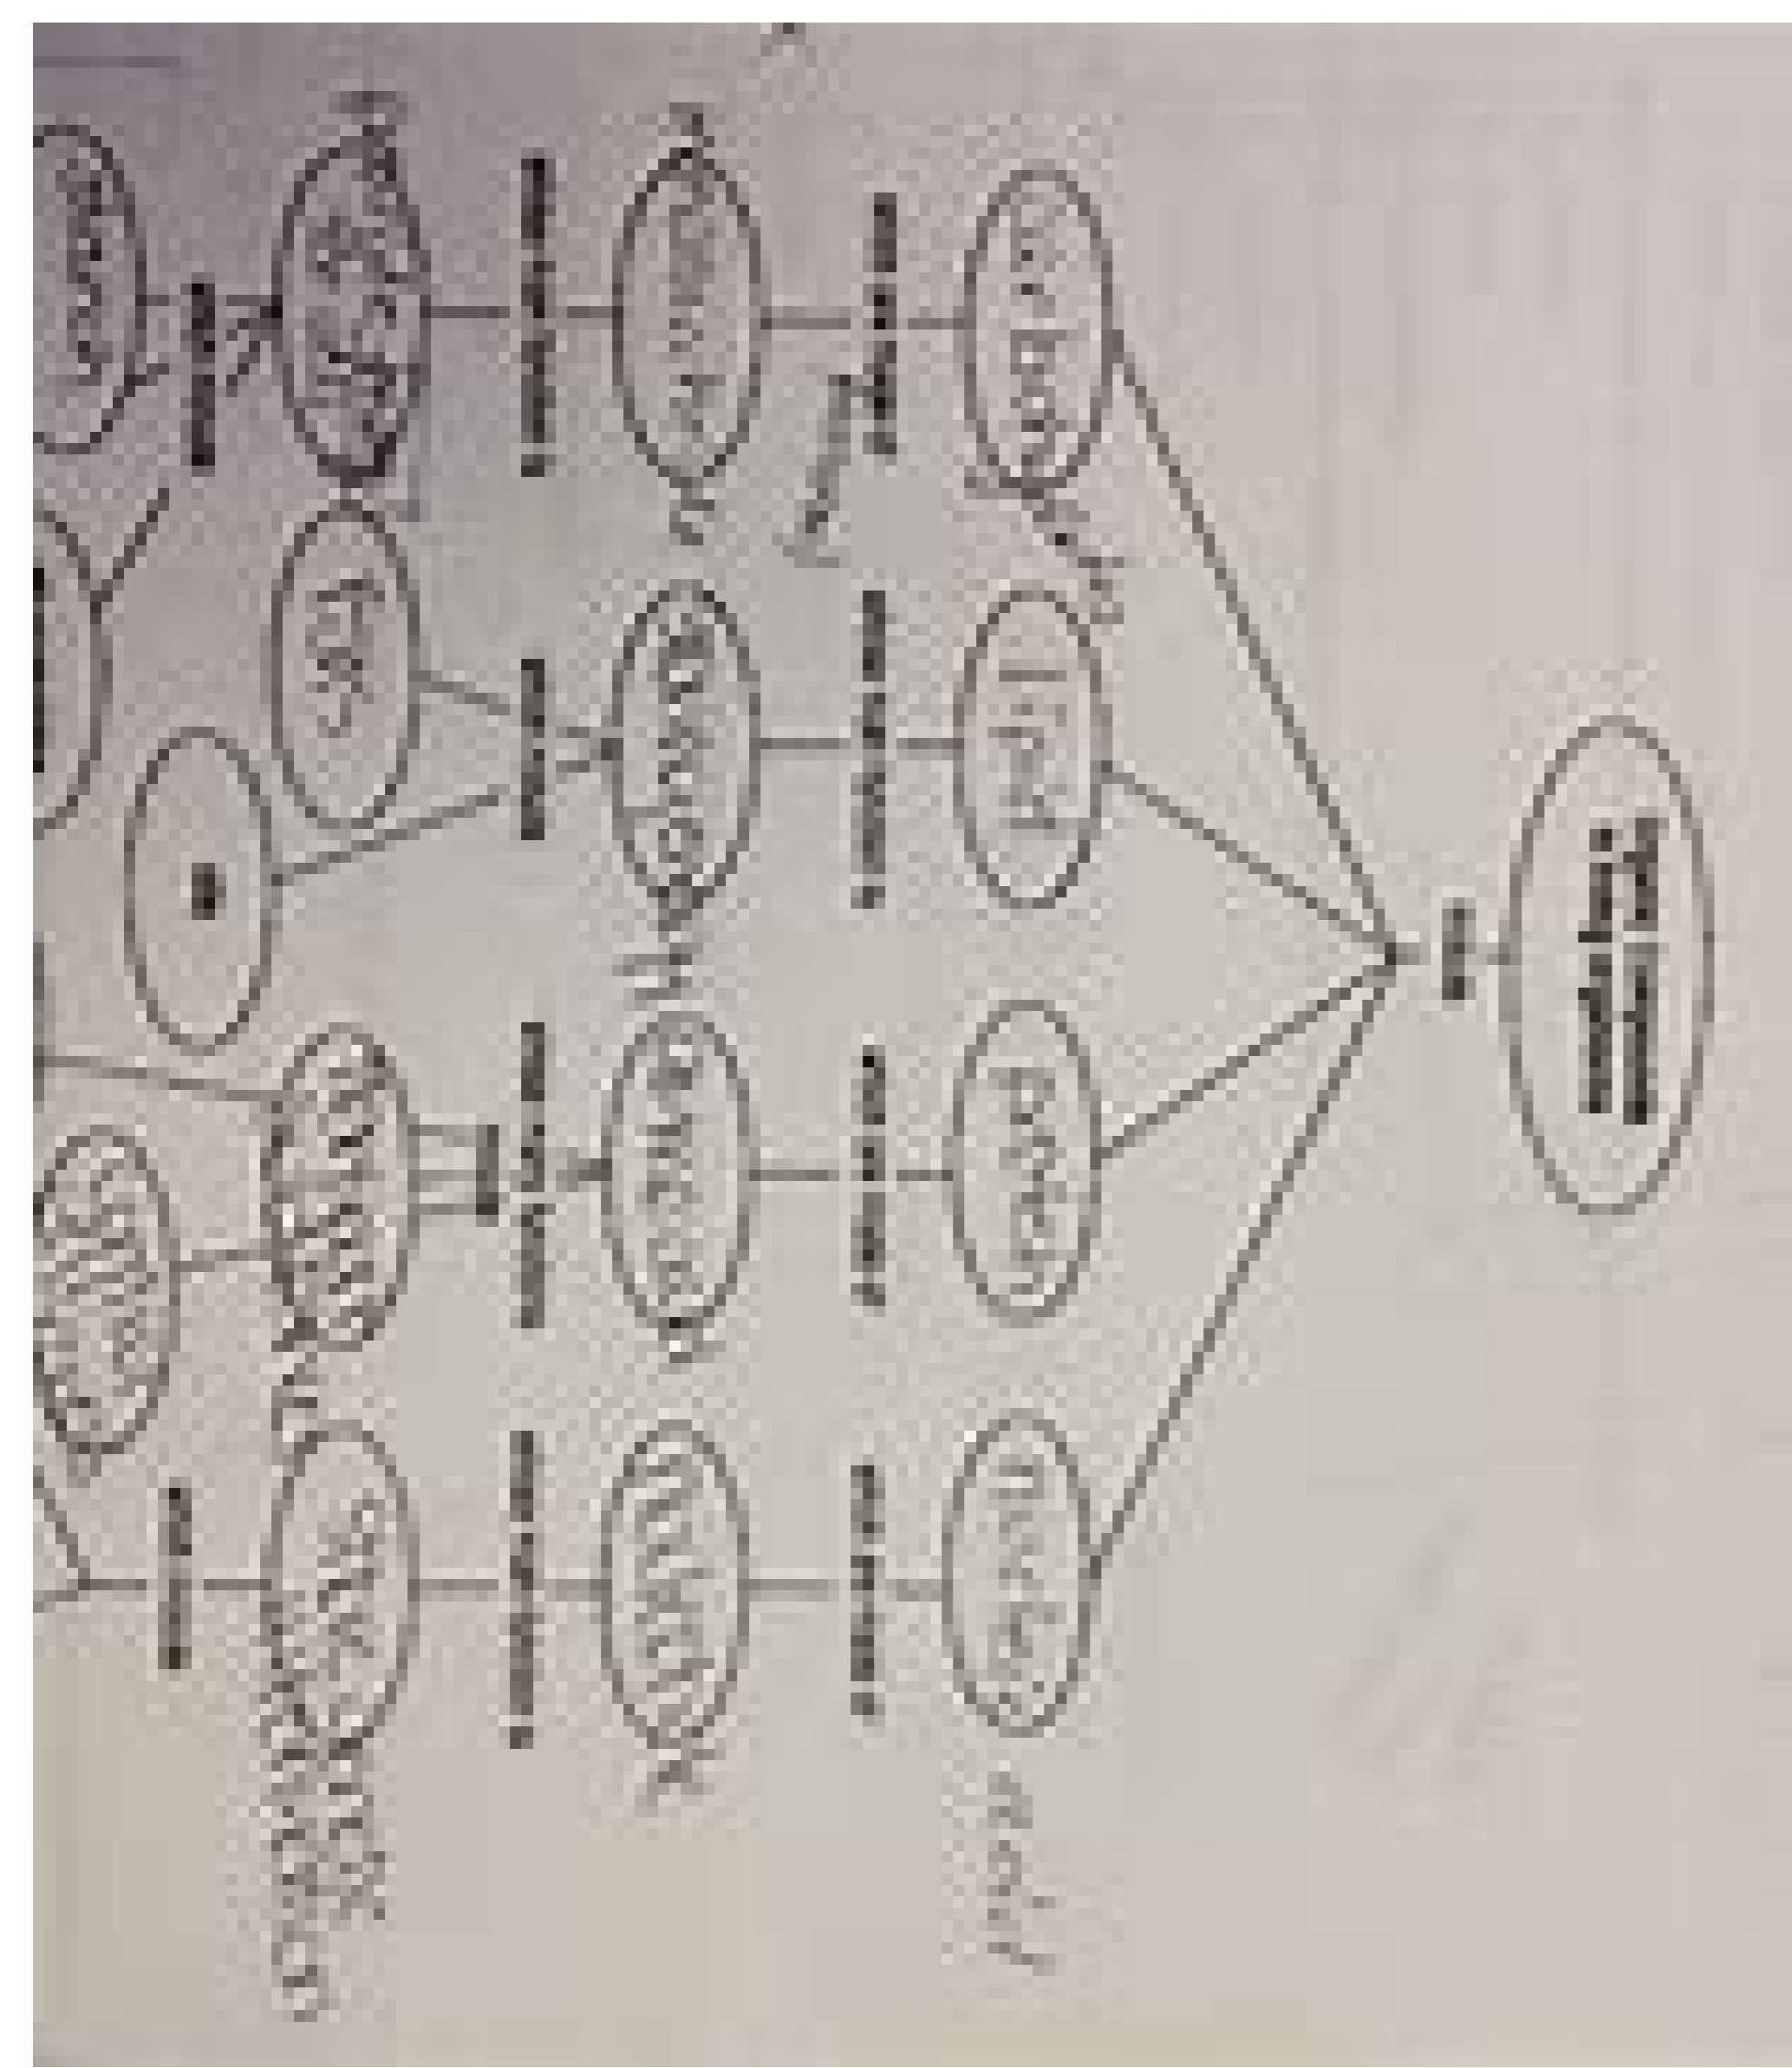

Biochemistry concept map organic compounds answer key.